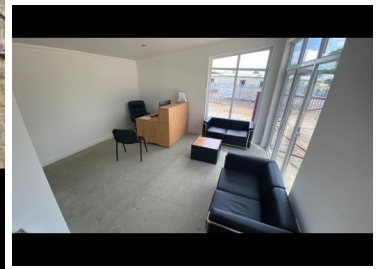

Salisbury
Caravans Ltd

2020 Willerby Lodge Free UK Delivery Brand New Off...

£31,000

Salisbury Caravans Ltd
The Chalk Pit
Downton Road
Salisbury
Wiltshire, SP2 8AU

Custom Built Offices Made to Order, Starting from £31000 Custom built to your required specification & size, Please Contact our sales team on 01722 329585 for more information Transportation. We offer free uk delivery That includes the following Delivering the static caravan to a safe position to do so. This doesn't include siteing the caravan And positioning with a 4x4 that is an extra Charge of £350 to £500 depending on the location of the property or site in question We don't offer a craning service This is something you need to sort out As a customer before delivery can be made to your selected area If your ensure of the access of your Property we offer a site survey service At an extra charge of £150 this includes One of are siteing team coming to view Your access and area where the caravan Needs to be delivered and positioned If you buy a caravan from us You get the £150 site survey taken off The price of the caravan you purchase. ther...